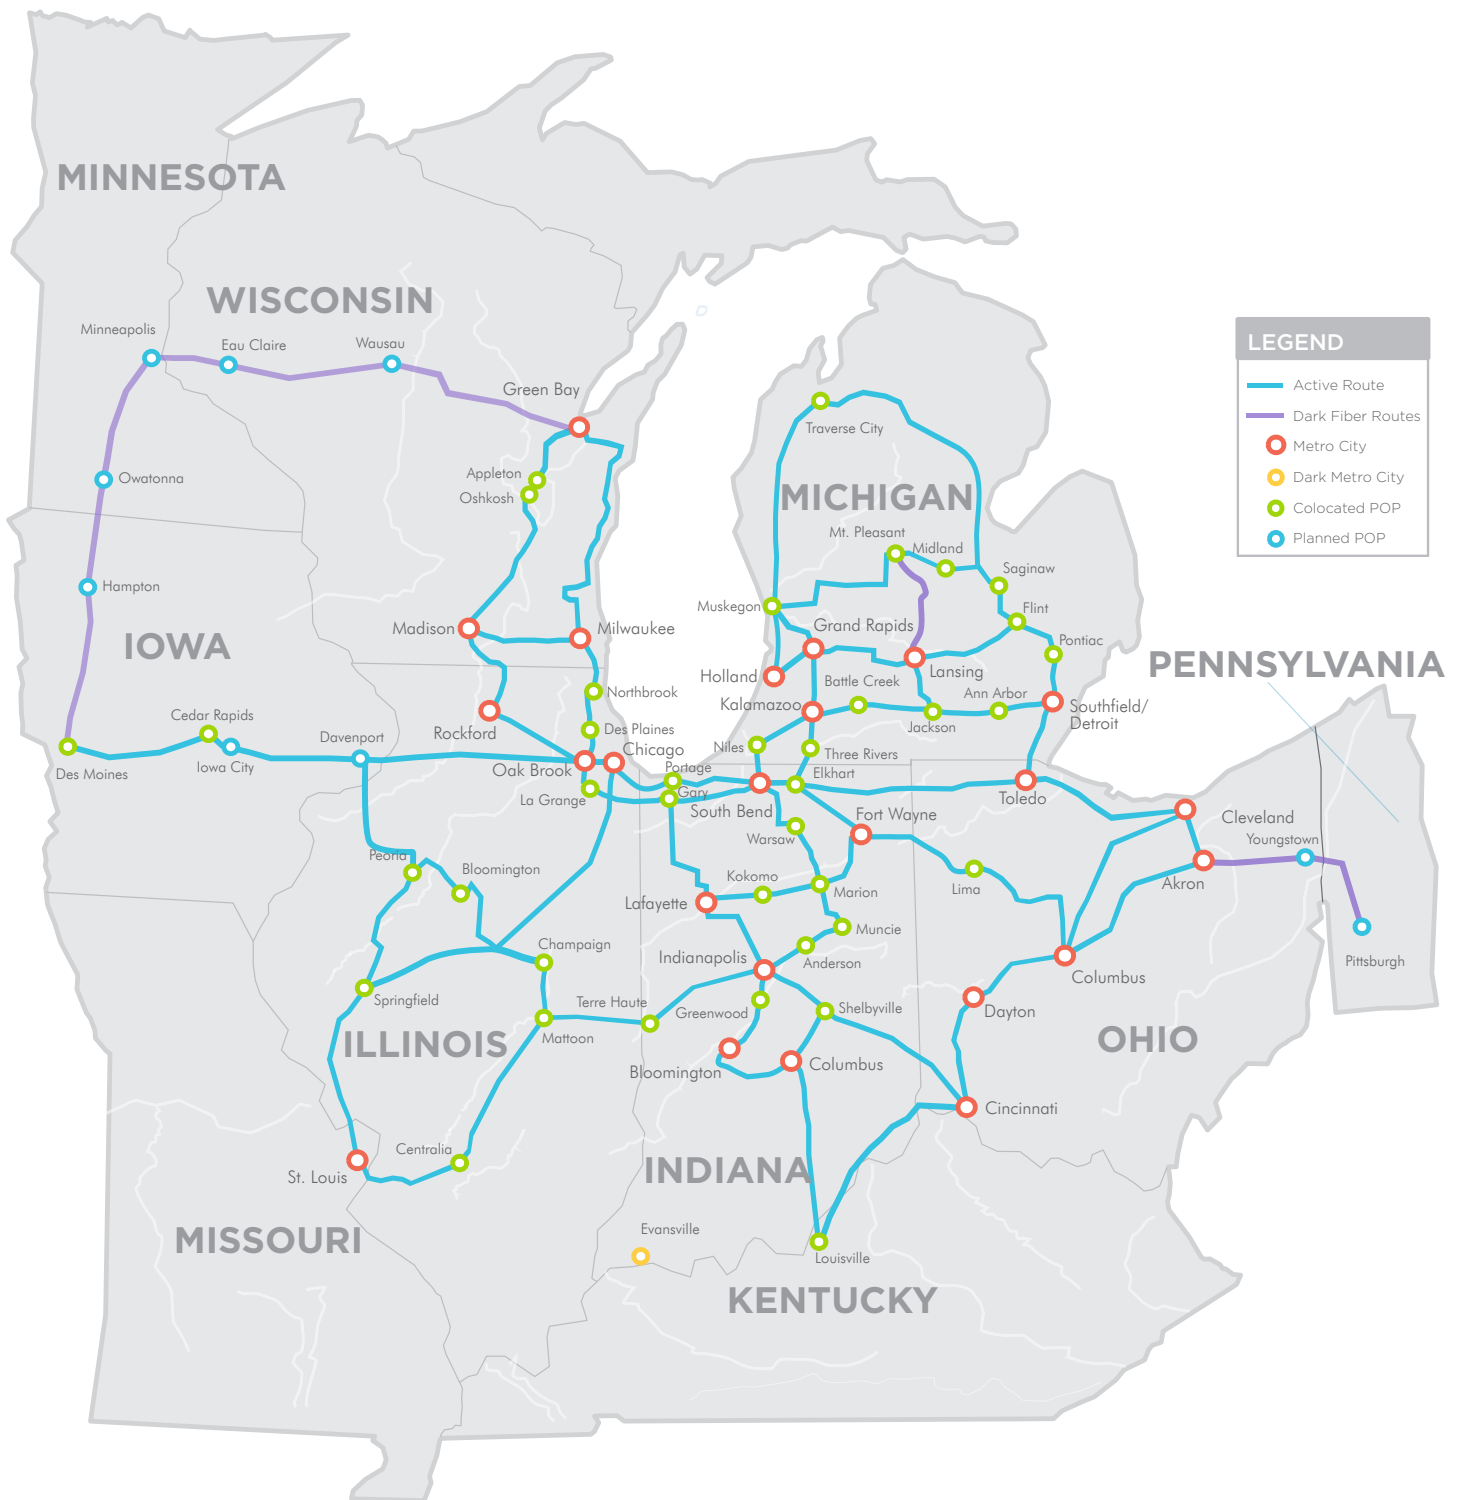

OPTICAL NETWORK

The US Signal fiber-optic network is one of the largest, fully-deployed networks in the Midwest.

Optical Backbone Sites

INDIANA

Anderson	ARSNIN01
Bloomington	BLTNIN01
Columbus	CLMBIN01
Crown Point	CRPNINCX
Elkhart	EKHTINXA
Fort Wayne	FTWYINXA
Fort Wayne	FTWYINXB
Fort Wayne	FTWYINXC
Fort Wayne	FTWYINXD
Fort Wayne	FTWYINXE
Fort Wayne	FTWYINXF
Fort Wayne	FTWYINXG
Fort Wayne	FTWYINXL
Gary	GARYINGO
Greenwood	GNWDIN01
Hammond	HMNDINHW
Indianapolis	701 Henry St.
Indianapolis	733 Henry St.
Indianapolis	IPLSIN01
Indianapolis	IPLSIN04
Indianapolis	IPLSIN06
Indianapolis	IPLSIN07
Indianapolis	IPLSIN08
Indianapolis	IPLSIN21
Indianapolis	CRMLIN01
Indianapolis	FSHRIN01
Kokomo	KOKMIN01
Lafayette	LFYTINXA
Lafayette	LFYTINXF
Marion	MARNIN03
Merrillville	MEVLINMX
Muncie	MUNCIN01
Portage	PRTGINXA
Shelbyville	SHVLIN01
South Bend	506 W. South St.
South Bend	MSHWIN02
South Bend	SBNDIN01
South Bend	SBNDIN03
South Bend	SBNDIN04
South Bend	1440 Ignition Dr. S
Terre Haute	TRRHINXA
Warsaw	WRSWINXA

WISCONSIN

Appleton	APPLWI01
Green Bay	GNBYWI01
Oshkosh	OSHKWI01
Madison	MDSNW111
Madison	MDSNW112
Madison	MDSNW113
Madison	MDSNW114
Madison	MDSNW116
Madison	222 W. Washington
Milwaukee	MILWW112
Milwaukee	MILWW113
Milwaukee	MILWW116
Milwaukee	MILWW145
Milwaukee	MNFLWI32
Milwaukee	WKSHWI47
Milwaukee	324 E. Wisconsin